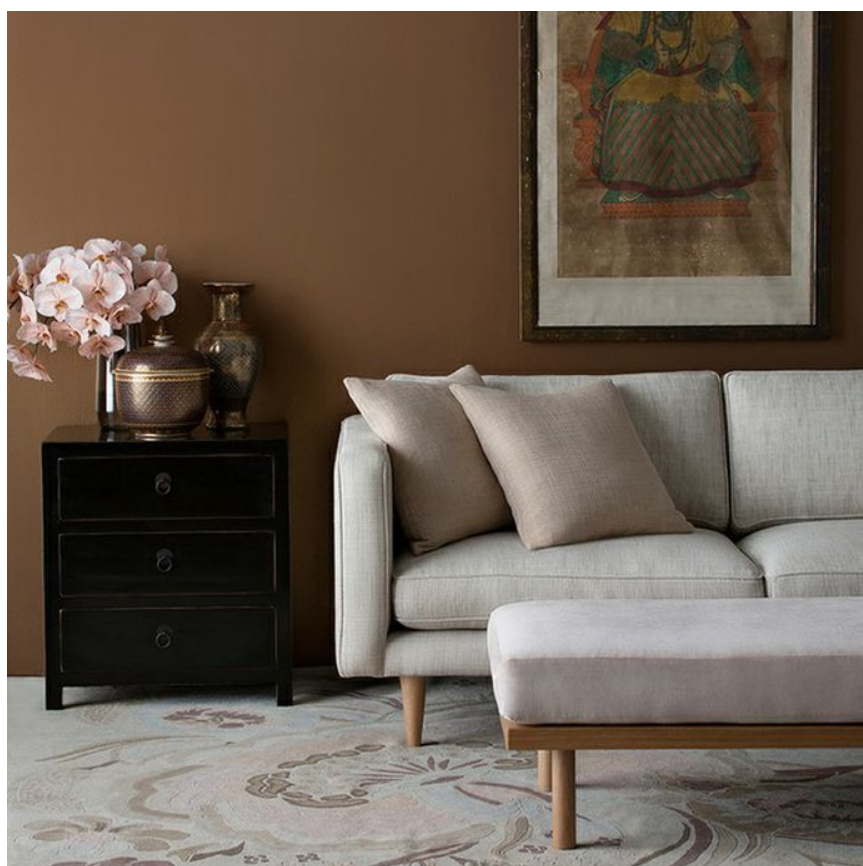

# Ficus 16184-811 Mokum

## Specifications

---

Colour	Seasalt
Brand	<u>Mokum</u>
Collection	Mokum Classics
Origin	ITALY
Composition	67% VI 16% CO 15% LI 2% SE
Width	140cm / 55.1"
Weight	726.0g/m / 663g/yd
Horizontal Repeat	None / None
Vertical Repeat	None / None
Martindale	25,000 Martindale Cycles
Status	Active
Wyzenbeek	-
Colourfastness	UV 4.5/8 Blue Scale
Fire Retardancy	NFPA 260 - Class 1, CAL 117
Environmental	-
Finishes	Teflon Finish