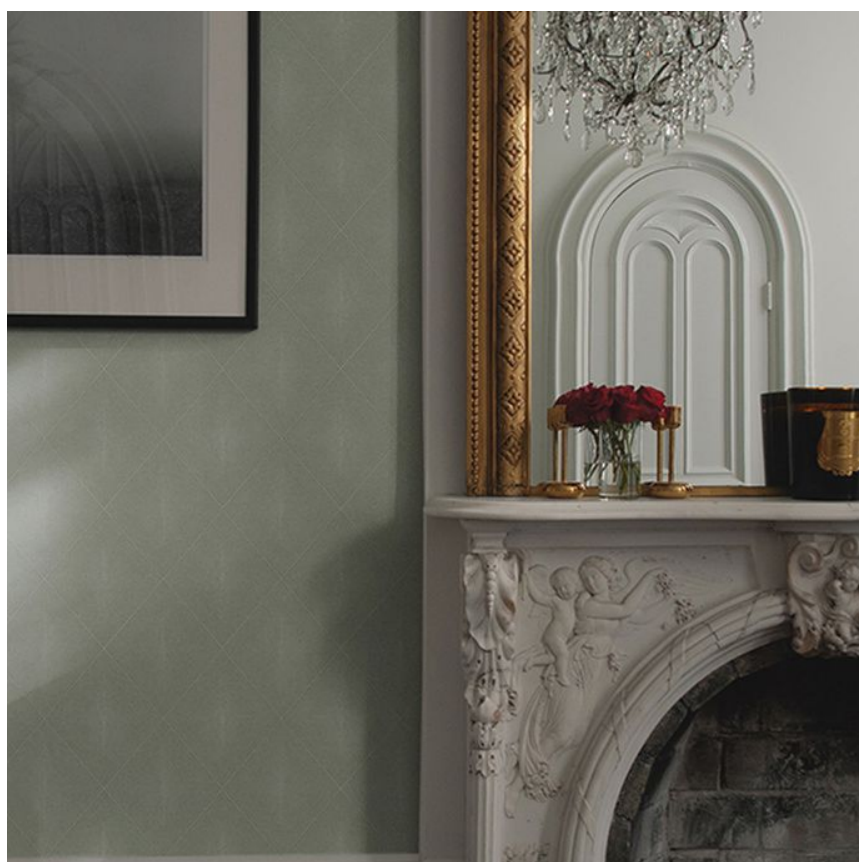

Shagreen Wallpaper 12595-840 Catherine Martin by Mokum

Specifications

Colour	Driftwood
Brand	<u>Catherine Martin by Mokum</u>
Collection	Majorelle
Origin	U.K.
Composition	PAPER BASED LIGHT VINYL
Width	52cm / 20.5"
Weight	166.4g/m / 152g/yd
Horizontal Repeat	52cm / 20.5"
Vertical Repeat	61cm / 24.0"
Martindale	-
Status	Active
Wyzenbeek	-
Colourfastness	-
Fire Retardancy	AS 5637.1 Group 1, Iso 5660.1, AStm E84 - Class 1
Environmental	-
Finishes	-
Roll Length	10m / 10.9yd

Care Instructions

 Washable

Usage

 Wall Covering

Attributes

- Straight Match
- Strippable
- Mod Lightfastness
- Paste The Paper