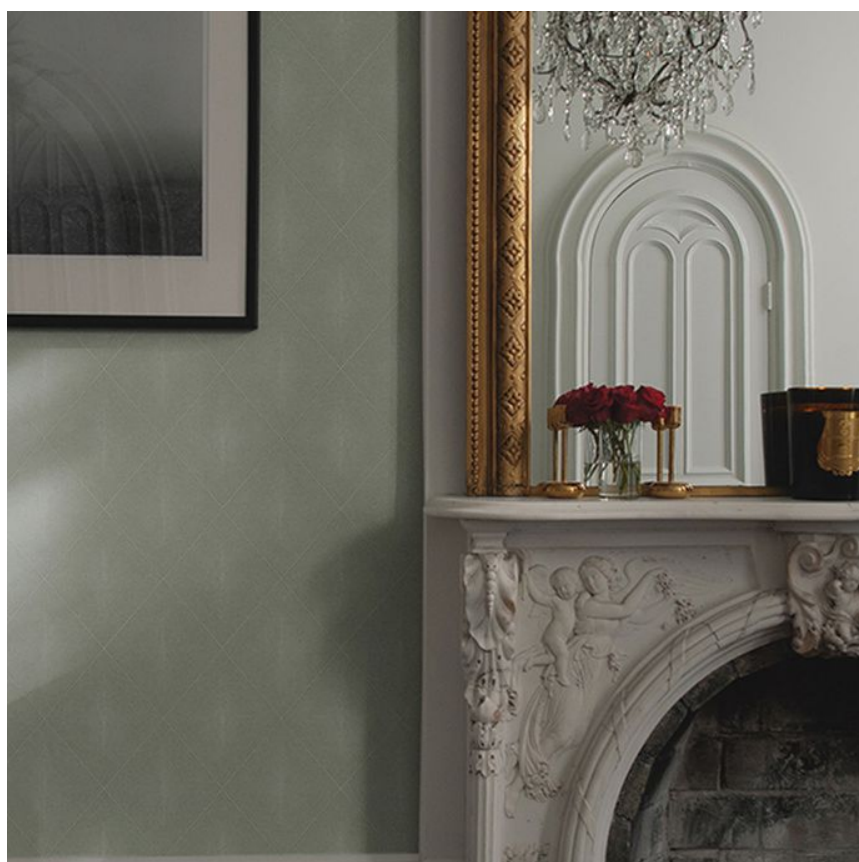

Shagreen Wallpaper 12595-402 Catherine Martin by Mokum

Specifications

Colour	Aquamarine
Brand	Catherine Martin by Mokum
Collection	Majorelle
Origin	U.K.
Composition	PAPER BASED LIGHT VINYL
Width	52cm / 20.5"
Weight	166.4g/m / 152g/yd
Horizontal Repeat	52cm / 20.5"
Vertical Repeat	61cm / 24.0"
Martindale	-
Status	Active
Wyzenbeek	-
Colourfastness	-
Fire Retardancy	AS 5637.1 Group 1, Iso 5660.1, AStm E84 - Class 1
Environmental	-
Finishes	-
Roll Length	10m / 10.9yd

Care Instructions

 Washable

Usage

 Wall Covering

Attributes

- Straight Match
- Strippable
- Mod Lightfastness
- Paste The Paper