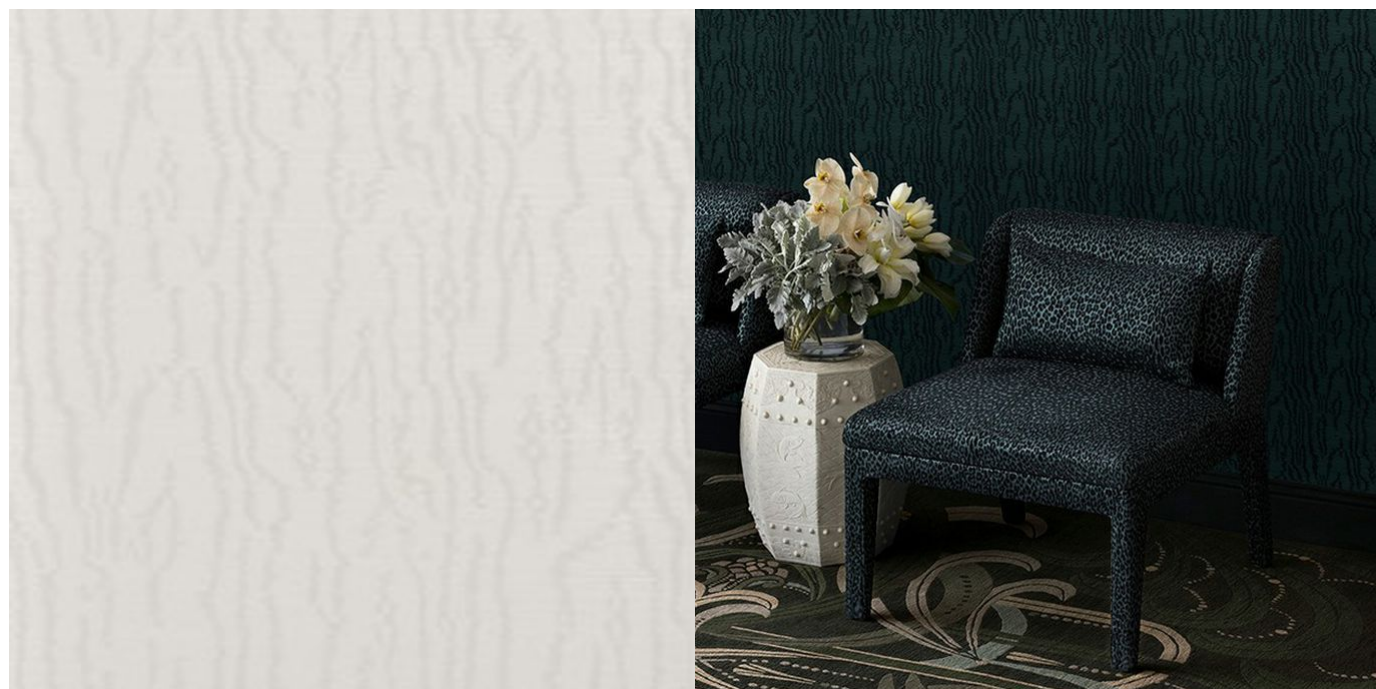

# JAMES DUNLOP TEXTILES

Trianon Wallpaper 12594-801

Catherine Martin by Mokum

<b>Colour</b>	Snow	<b>Composition</b>	PAPER BASED LIGHT VINYL	<b>Martindale</b>	-
<b>Status</b>	Active	<b>Width</b>	52cm / 20.5"	<b>Wyzenbeek</b>	-
<b>Brand</b>	Catherine Martin by Mokum	<b>Weight</b>	166.4g/m / 152g/yd	<b>Colourfastness</b>	-
<b>Collection</b>	Majorelle	<b>Horizontal Repeat</b>	52cm / 20.5"	<b>Fire Retardancy</b>	AS 5637.1 Group 1, Iso 5660.1, AStm E84 - Class 1
<b>Country of Origin</b>	U.K.	<b>Vertical Repeat</b>	52cm / 20.5"	<b>Environmental</b>	-
<b>Finishes</b>	-	<b>Roll Length</b>	10m / 10.9yd		

## Usage

 Wall Covering