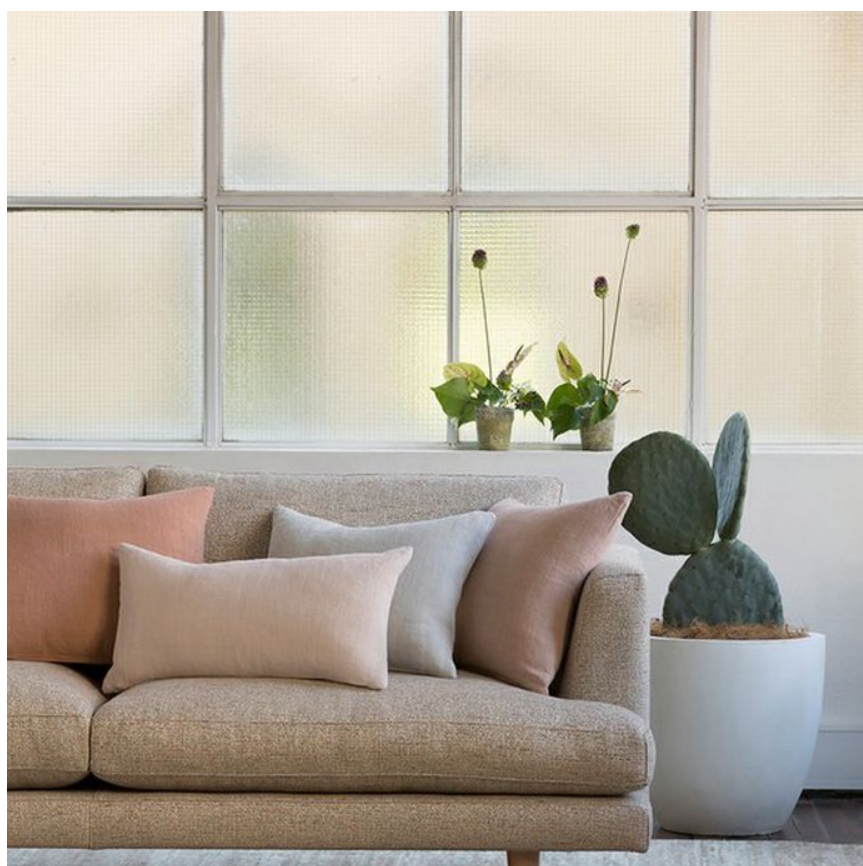

Nirvana 12271-603 Mokum

Specifications

Colour	Twilight
Brand	<u>Mokum</u>
Collection	Utopia (Mk)
Origin	ITALY
Composition	57% CO 29% VI 7% LI 7% PC
Width	137cm / 53.9"
Weight	768.0g/m / 702g/yd
Horizontal Repeat	None / None
Vertical Repeat	None / None
Martindale	20,000 Martindale Cycles
Status	Active
Wyzenbeek	100,000 Wyzenbeek Double Rubs
Colourfastness	UV 6-7/8 Blue Scale
Fire Retardancy	NFPA 260 - Class 1
Environmental	-
Finishes	Teflon Finish