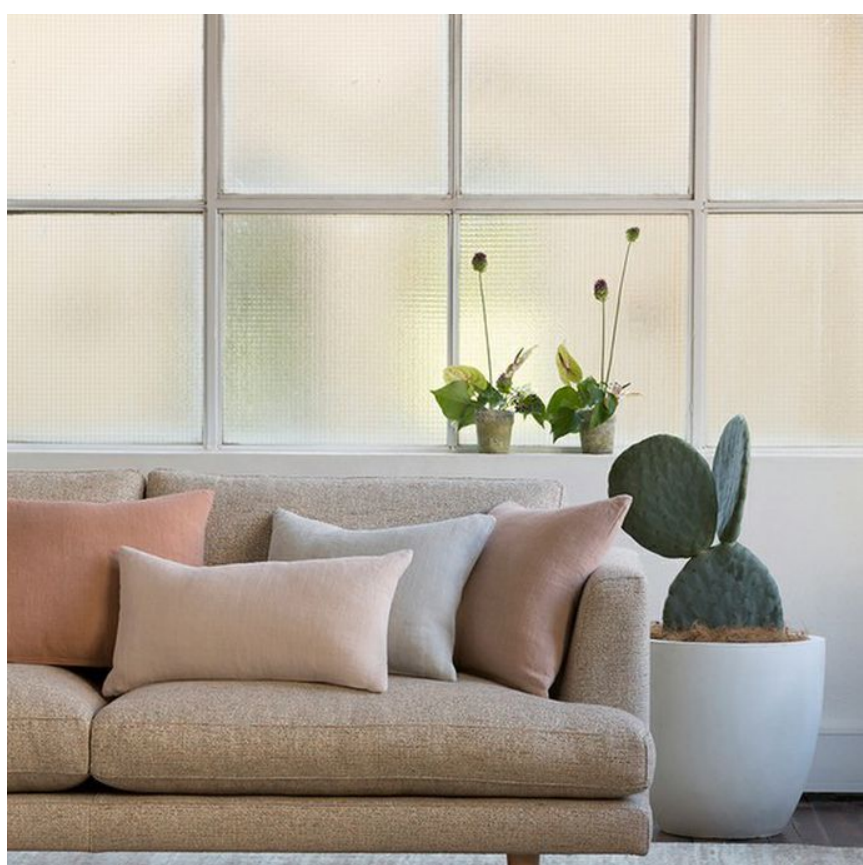

Nirvana 12271-102 Mokum

Specifications

Colour	Sunset
Brand	Mokum
Collection	Utopia (Mk)
Origin	Italy
Composition	57% CO, 29% VI, 7% LI, 7% PC
Width	137cm / 53.9"
Weight	768.0g/m / 702g/yd
Horizontal Repeat	None / None
Vertical Repeat	None / None
Martindale	20,000 Martindale Cycles
Status	Active
Wyzenbeek	100,000 Wyzenbeek Double Rubs
Colourfastness	UV 6-7/8 Blue Scale
Fire Retardancy	NFPA 260 - Class 1
Environmental	-
Finishes	Teflon Finish