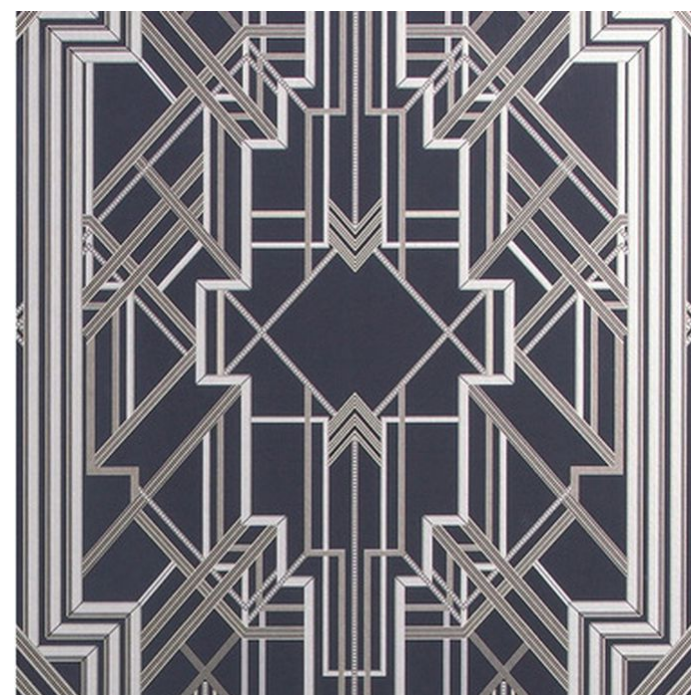

JAMES DUNLOP TEXTILES

Metropolis Wallpaper 10487
Catherine Martin by Mokum

Status	Active	Composition	PAPER BASED	Martindale	—
Brand	Catherine Martin by Mokum	Width	52cm / 20.5"	Wyzenbeek	—
Collection	Metropolis	Weight	78.0g/m / 71g/yd	Colourfastness	—
Country of Origin	U.K.	Horizontal Repeat	—	Fire Retardancy	—
Finishes	'—'	Vertical Repeat	61cm / 24.0"	Environmental	—
		Roll Length	10m / 10.9yd		

Care Instructions

Spongeable

Usage

Wall Covering

Attributes

Straight Match

Paste The Paper

Colours

Marcasite