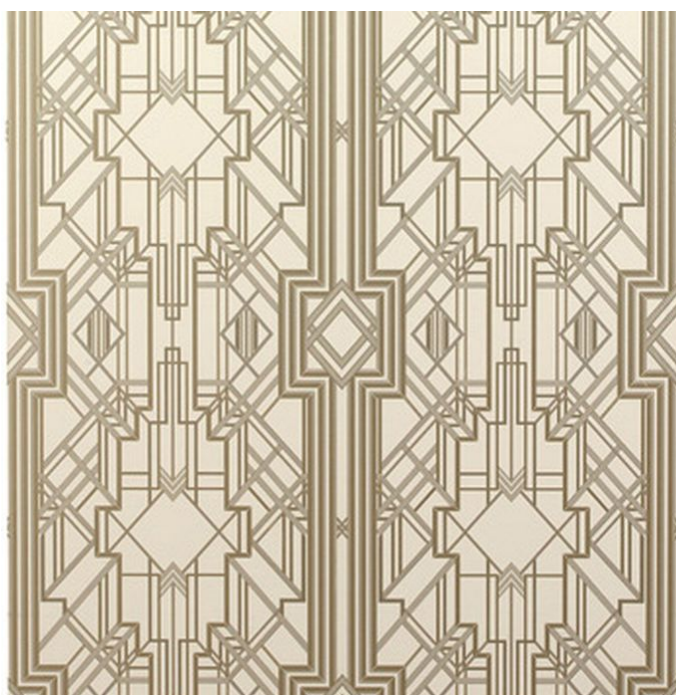

JAMES DUNLOP TEXTILES

Metropolis Wallpaper 10487
Catherine Martin by Mokum

Status	Active	Composition	PAPER BASED	Martindale	—
Brand	Catherine Martin by Mokum	Width	52cm / 20.5"	Wyzenbeek	—
Collection	Metropolis	Weight	78.0g/m / 71g/yd	Colourfastness	—
Country of Origin	U.K.	Horizontal Repeat	—	Fire Retardancy	—
Finishes	'—'	Vertical Repeat	61cm / 24.0"	Environmental	—
		Roll Length	10m / 10.9yd		

Care Instructions

Spongeable

Usage

Wall Covering

Attributes

Straight Match

Paste The Paper

Colours

Diamond