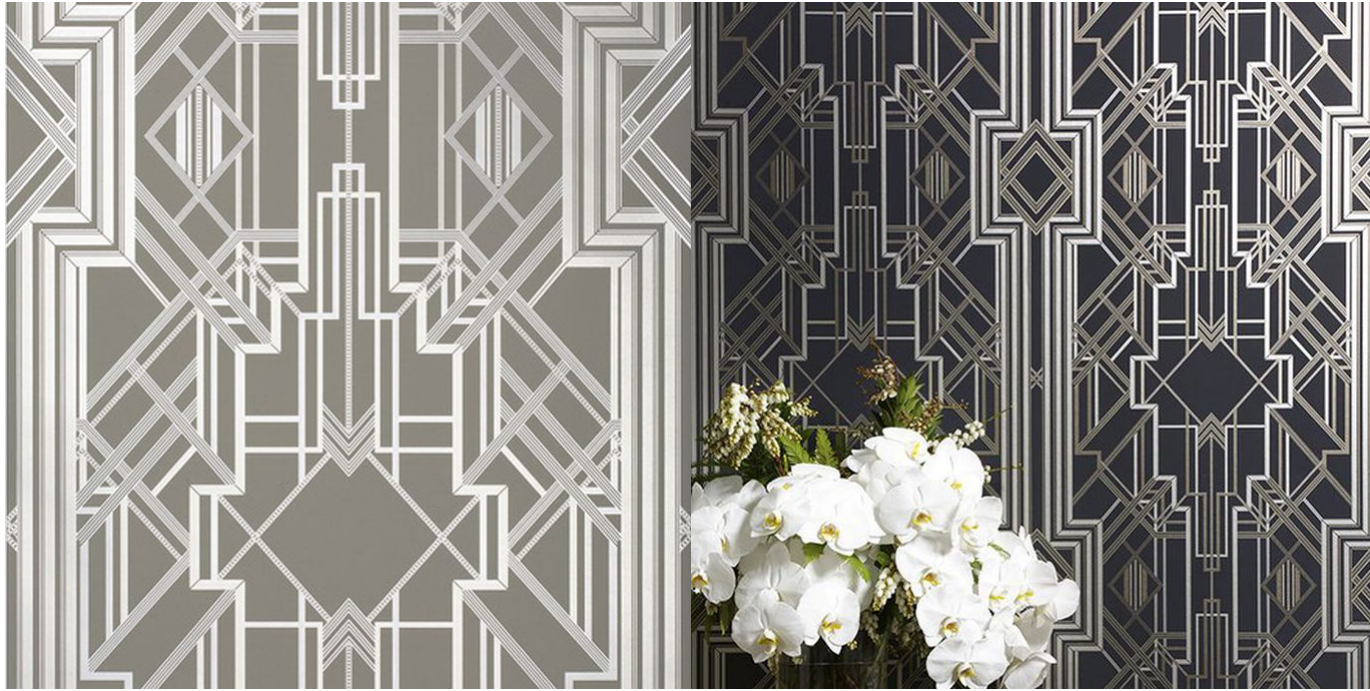

# JAMES DUNLOP TEXTILES

Metropolis Wallpaper 10487-802

Catherine Martin by Mokum

<b>Colour</b>	Champagne	<b>Composition</b>	PAPER BASED	<b>Martindale</b>	-
<b>Status</b>	Active	<b>Width</b>	52cm / 20.5"	<b>Wyzenbeek</b>	-
<b>Brand</b>	Catherine Martin by Mokum	<b>Weight</b>	78.0g/m / 71g/yd	<b>Colourfastness</b>	-
<b>Collection</b>	Metropolis	<b>Horizontal Repeat</b>	-	<b>Fire Retardancy</b>	-
<b>Country of Origin</b>	U.K.	<b>Vertical Repeat</b>	61cm / 24.0"	<b>Environmental</b>	-
<b>Finishes</b>	-	<b>Roll Length</b>	10m / 10.9yd		

## Usage

 Wall Covering

## Attributes

Straight Match

Paste The Paper

Metropolis Wallpaper is also available in Diamond, Marcasite.

Generated Wed, 21 Oct 2020 17:31:44.