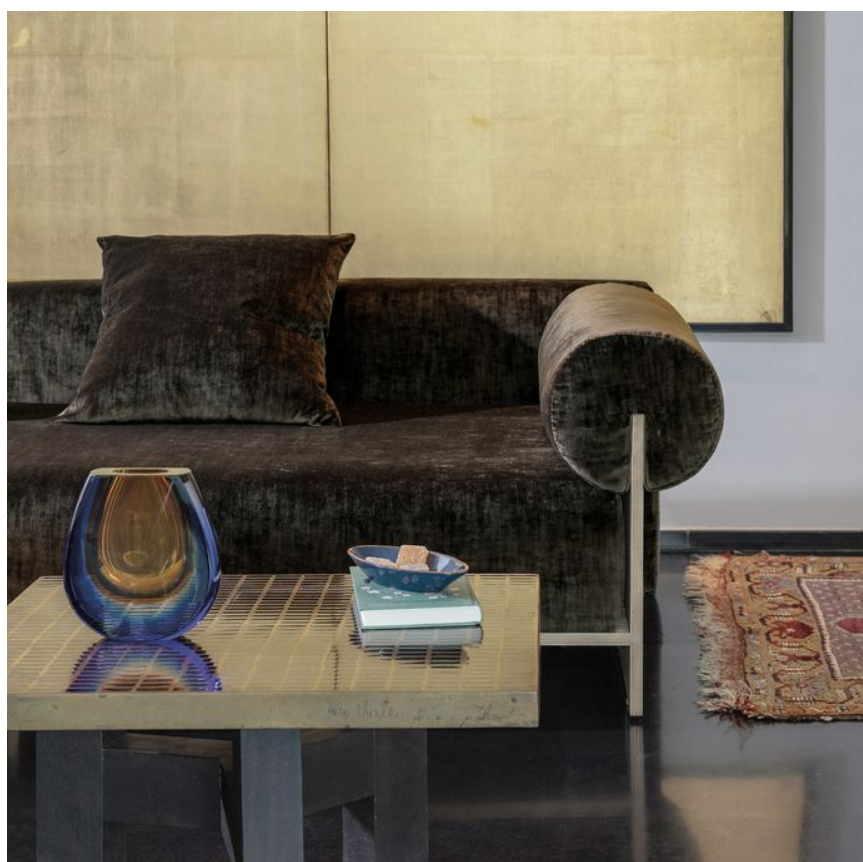

## Specifications

Colour	Almond
Brand	<u>James Dunlop FibreGuard</u>
Collection	-
Origin	BELGIUM
Composition	100% PL (PES)
Width	140cm / 55.1"
Weight	583.8g/m / 533g/yd
Horizontal Repeat	None / None
Vertical Repeat	None / None
Martindale	100,000 Martindale Cycles
Status	Indent
Wyzenbeek	100,000 Wyzenbeek Double Rubs
Colourfastness	UV 4/8 Blue Scale
Fire Retardancy	NFPA 260 - Class 1, CAL 117-2013, AS 1530.3
Environmental	Oekotex 100
Finishes	-